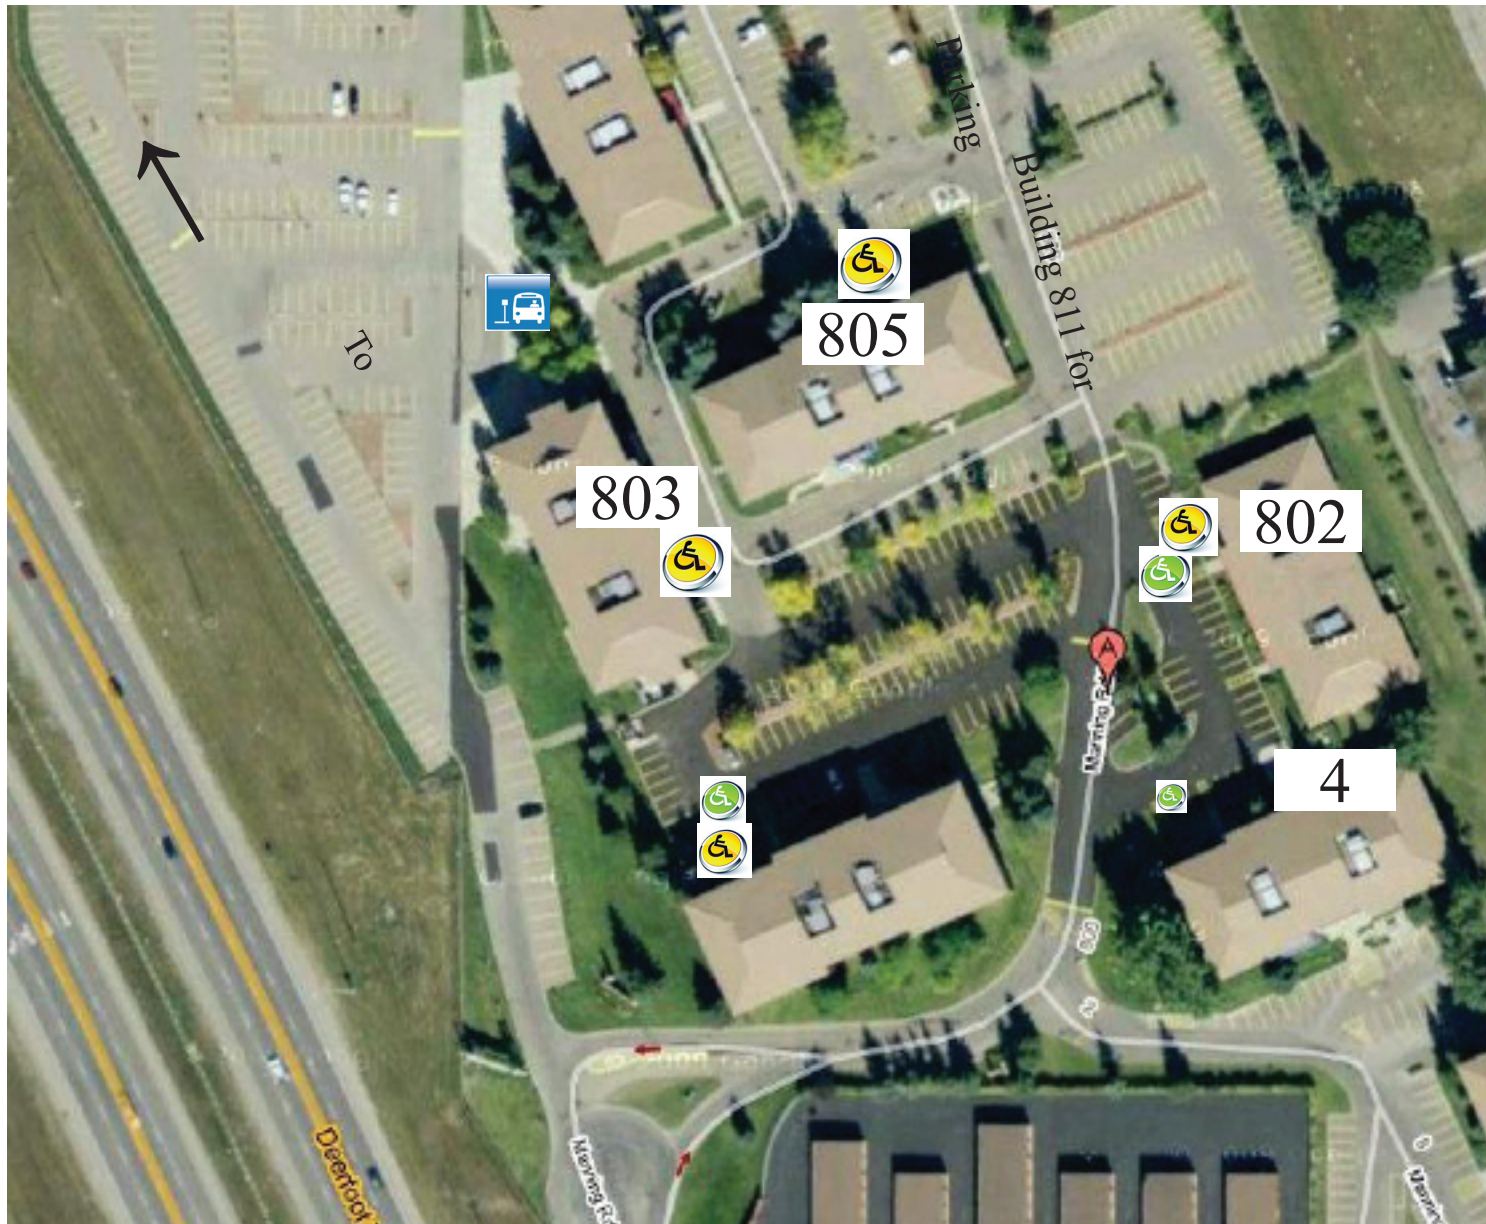

# Columbia College - Map of Buildings and Parking

Location of Handicap Parking

Location of Bus Stop

Location of wheelchair entry/ramp

# Columbia College Buildings

Location of wheelchair entry/ramp

Location of elevator

Location of handicap washrooms

**BUILDING 4**

**BUILDING 802**

**BUILDING 803**

West side of building entry

**BUILDING 805**