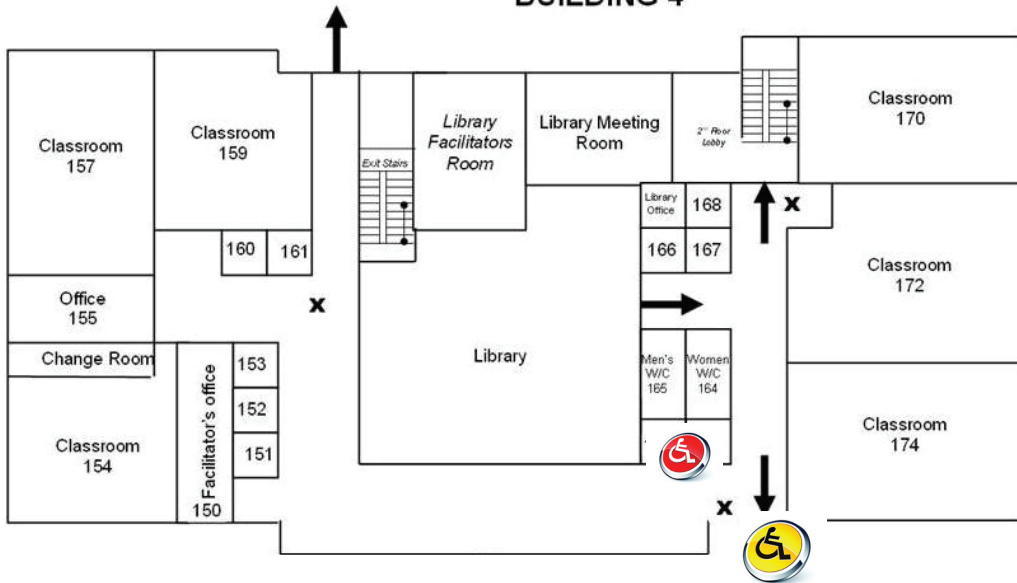

# Columbia College Buildings

Location of wheelchair entry/ramp

Location of elevator

Location of handicap washrooms

**BUILDING 4**

**BUILDING 802**

**BUILDING 803**

West side of building entry