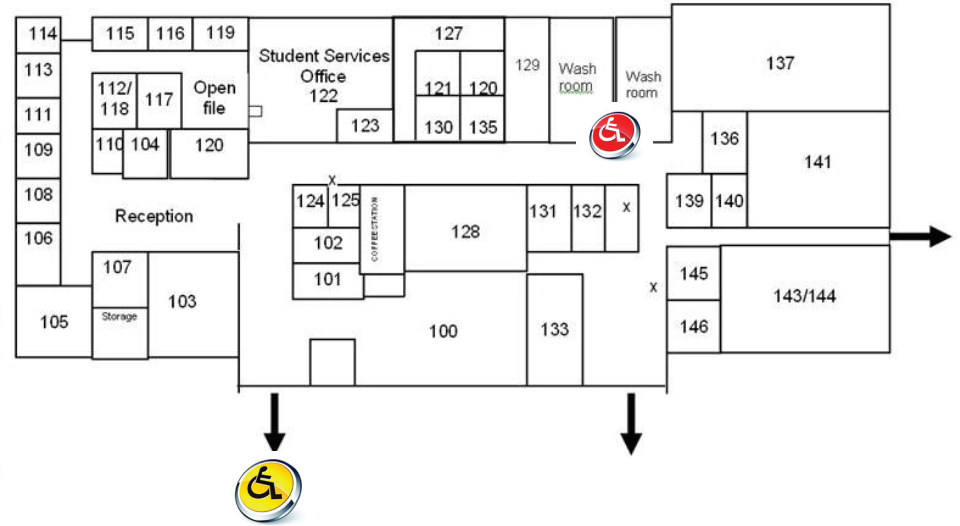

# Columbia College Buildings

Location of wheelchair entry/ramp

Location of elevator

Location of handicap washrooms

**BUILDING 4**

**BUILDING 802**

**BUILDING 803**

West side of building entry